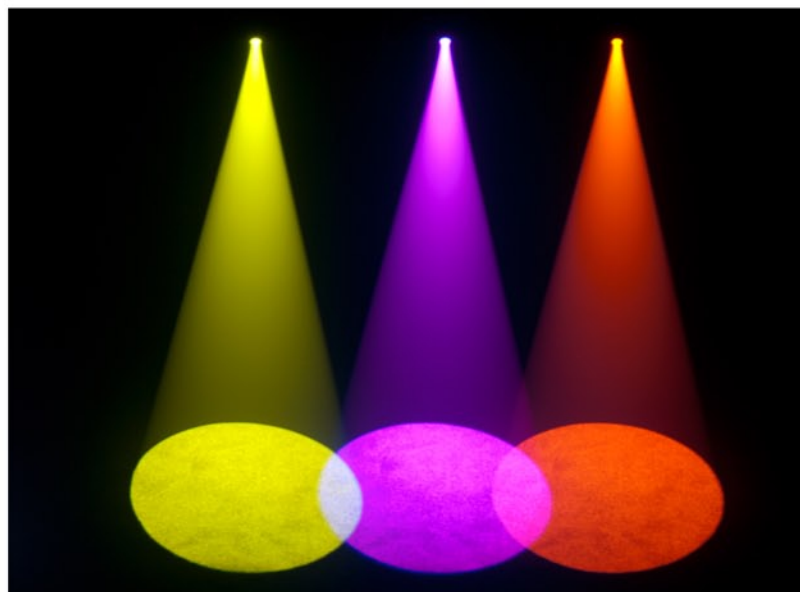

INTIMIDATOR™ COLOR LED

Intimidator™ Color LED

Weight: 8.3lbs (3.7kg)

Size: 10in x 8.3in x 9.4in

255mm x 210mm x 250mm

Key Features

- LED-powered color changer makes any environment pop with color
- Adjustable focus allows for soft or crisp edges at almost any distance
- Electronic dimming and strobe feature delivers silent operation
- Variable-speed rainbow scroll to match the beat and mood of any song
- Power link up to 26 units to save time running cables and extension cords
- Awesome sound-activated programs dance to the beat of the music
- 14 unique colors + white